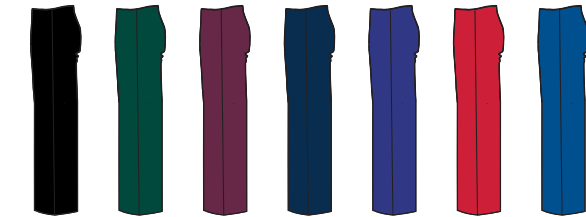

3700 Premier Jacket

- ^a Outer shell of 100% polyester diamond tech
- ^a Lined with 100% polyester taffeta
- ^a Center front zipper
- ^a Contrast color sholder and front inserts
- ^a Set-in sleeves
- ^a Front pockets
- ^a Elastic cuffs
- ^a Open bottom with elastic drawcord and cordlock
- ^a Water-resistant
- ^a Machine-washable
- ^a Individually polybagged

Sizes: Adult XS-3XL

Colors: Black/white, dark green/white, maroon/white, navy/white, red/white, royal/white, black/gold, black/orange, black/red, navy/gold, purple/gold, royal/gold

3705|3715 Solid Pant

- ^a Outer shell of 100% polyester diamond tech
- ^a Lined with 100% polyester taffeta and 100% polyester mesh
- ^a Covered elastic waistband with inside drawcord
- ^a Side seam pockets
- ^a Zipper on outside lower leg
- ^a Single-needle hemmed bottom
- ^a Water-resistant
- ^a Machine-washable
- ^a Individually polybagged
- ^a Ladies fit on Style 3715

Sizes: Adult XS-3XL, LT-3XLT, Ladies XS-2XL, LT-2XLT
*Available in Tall

Colors: Black*, dark green, maroon, navy, purple, red, royal

3710 Ladies Premier Jacket

- ^a Outer shell of 100% polyester diamond tech
- ^a Lined with 100% polyester taffeta
- ^a Ladies' fit
- ^a Center front zipper
- ^a Contrast color shoulder and front inserts
- ^a Set-in sleeves
- ^a Front pockets
- ^a Elastic cuffs
- ^a Open bottom with elastic drawcord and cordlock
- ^a Water-resistant
- ^a Machine-washable
- ^a Individually polybagged

Sizes: Ladies XS-2XL

Colors: Black/white, dark green/white, maroon/white, navy/white, red/white, royal/white, black/gold, black/orange, black/red, navy/gold, purple/gold, royal/gold