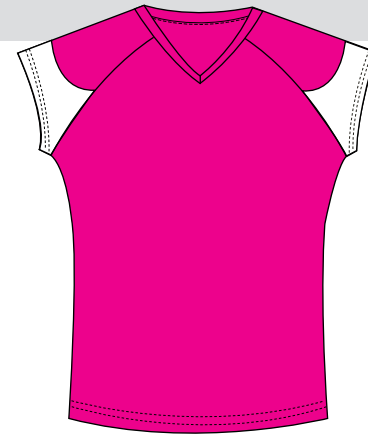

**1300|1301 Ladies MVP Jersey**

- » 92% polyester/8% spandex pinhole mesh
- » Wicks moisture away from the body
- » Ladies' fit
- » Heat sealed label
- » Self-fabric V-neck collar
- » Raglan sleeves with contrast color inserts
- » Double-needle hemmed sleeves and bottom
- » Also available in Girls, Style 1301

**Sizes:** Ladies S-2XL, Girls S-L

**Colors:** Black/white, columbia blue/white, lime/white, navy/white, orange/white, power pink/white, power yellow/white, purple/white, red/white, royal/white, white/white

**1305 Ladies Spike Jersey**

- » 92% polyester/8% spandex pinhole mesh inserts
- » Wicks moisture away from the body
- » Ladies' fit
- » Heat sealed label
- » Self-fabric V-neck collar
- » Contrast color raglan sleeves and side inserts
- » Double-needle hemmed sleeves and bottom

**Sizes:** Ladies XS-2XL

**Colors:** Black/white, columbia blue/white, lime/white, navy/white, orange/white, power pink/white, power yellow/white, purple/white, red/white, royal/white, white/white