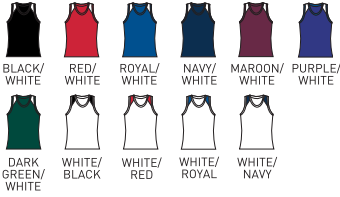

1280|1281

LADIES INFINITY JERSEY

90% polyester/10% spandex knit • 93% polyester/7% spandex mesh inserts • Odor resistant • Wicks moisture • Ladies' fit • Heat sealed label • Self-fabric binding at neck and armholes • White poly/spandex mesh shoulder inserts for breathability • Racerback styling.

1280 LADIES: S-2XL List Price **19.90** (Upcharge for 2XL)
1281 GIRLS: S-L List Price **17.90**

1285|1286

LADIES FINALIST SKORT

90% polyester/10% spandex knit • Odor resistant • Wicks moisture • Ladies' fit • Heat sealed label • Low rise • Covered elastic waistband • Contrast color trim at side seam and bottom • Matching inner short • V-notch at sides.

1285 LADIES: S-2XL List Price **27.80** (Upcharge for 2XL)
1286 GIRLS: S-L List Price **25.90**