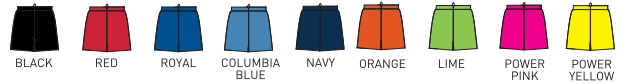

NEW

1290

RACERBACK

1292

5-INCH  
(Girls  
Inseam  
Graded)

1290|1291

LADIES INFERNO JERSEY

92% polyester/8% spandex pinhole mesh • Wicks moisture  
• Ladies' fit • Heat sealed label • Self-fabric V-neck collar  
• Contrast color triangular side panels with white piping  
• Racerback styling.

1290 LADIES: S-2XL List Price 16.40 (Upcharge for 2XL)

1291 GIRLS: S-L List Price 15.10

1292|1293

LADIES INFERNO SHORT

92% polyester/8% spandex pinhole mesh • Wicks moisture  
• Ladies' fit • Heat sealed label • Covered elastic waistband  
with inside drawcord • 5-inch inseam • Girls inseam graded.

1292 LADIES: S-2XL List Price 13.90 (Upcharge for 2XL)

1293 GIRLS: S-L List Price 13.10

NEW PINHOLE MESH  
PERFORMANCE FABRIC

New Pinhole Mesh fabric provides unparalleled functionality with key high performance features and benefits.